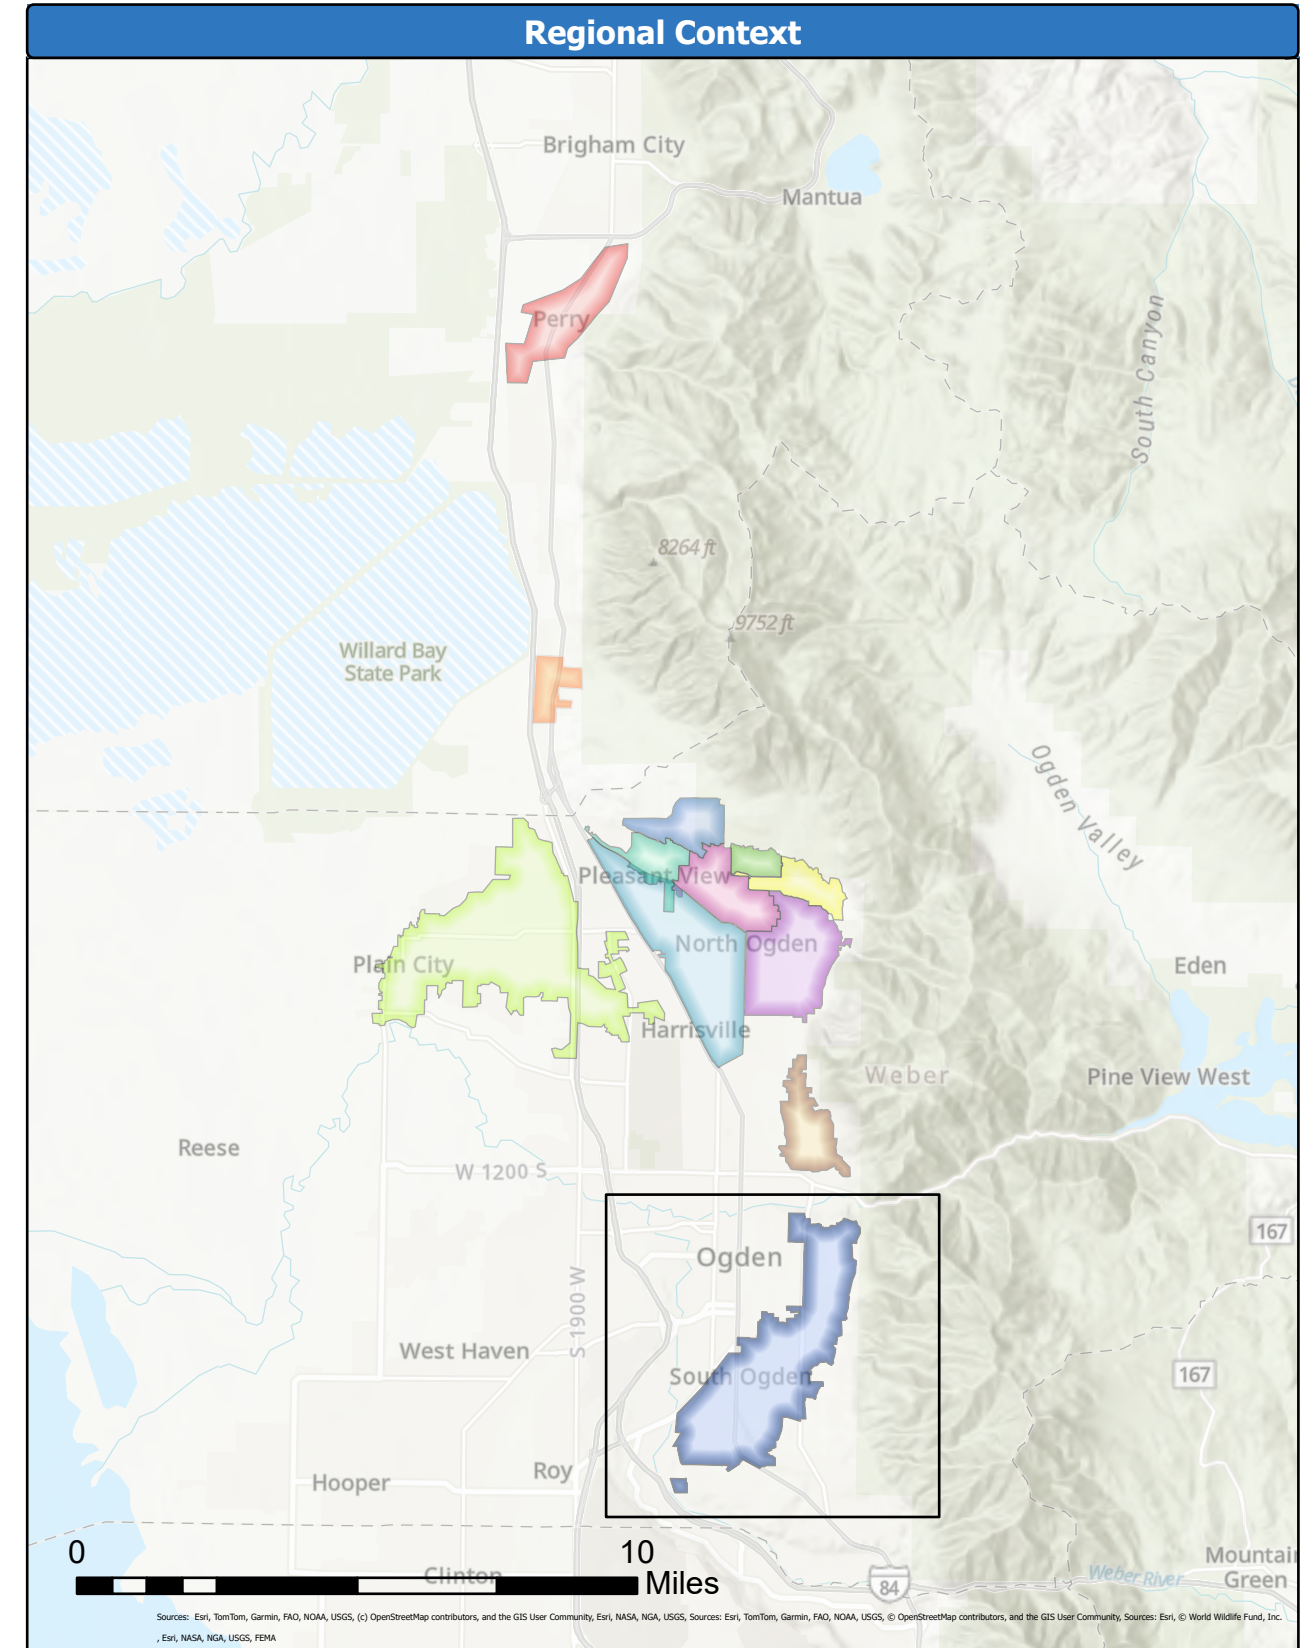

PINEVIEW WATER SYSTEMS

South Ogden Conservation District

Sources: Esri, TomTom, Garmin, FAO, NOAA, USGS, (c) OpenStreetMap contributors, and the GIS User Community, Esri, NASA, NGA, USGS, Sources: Esri, TomTom, Garmin, FAO, NOAA, USGS, (c) OpenStreetMap contributors, and the GIS User Community, Sources: Esri, © World Wildlife Fund, Inc., Esri, NASA, NGA, USGS, FEMA