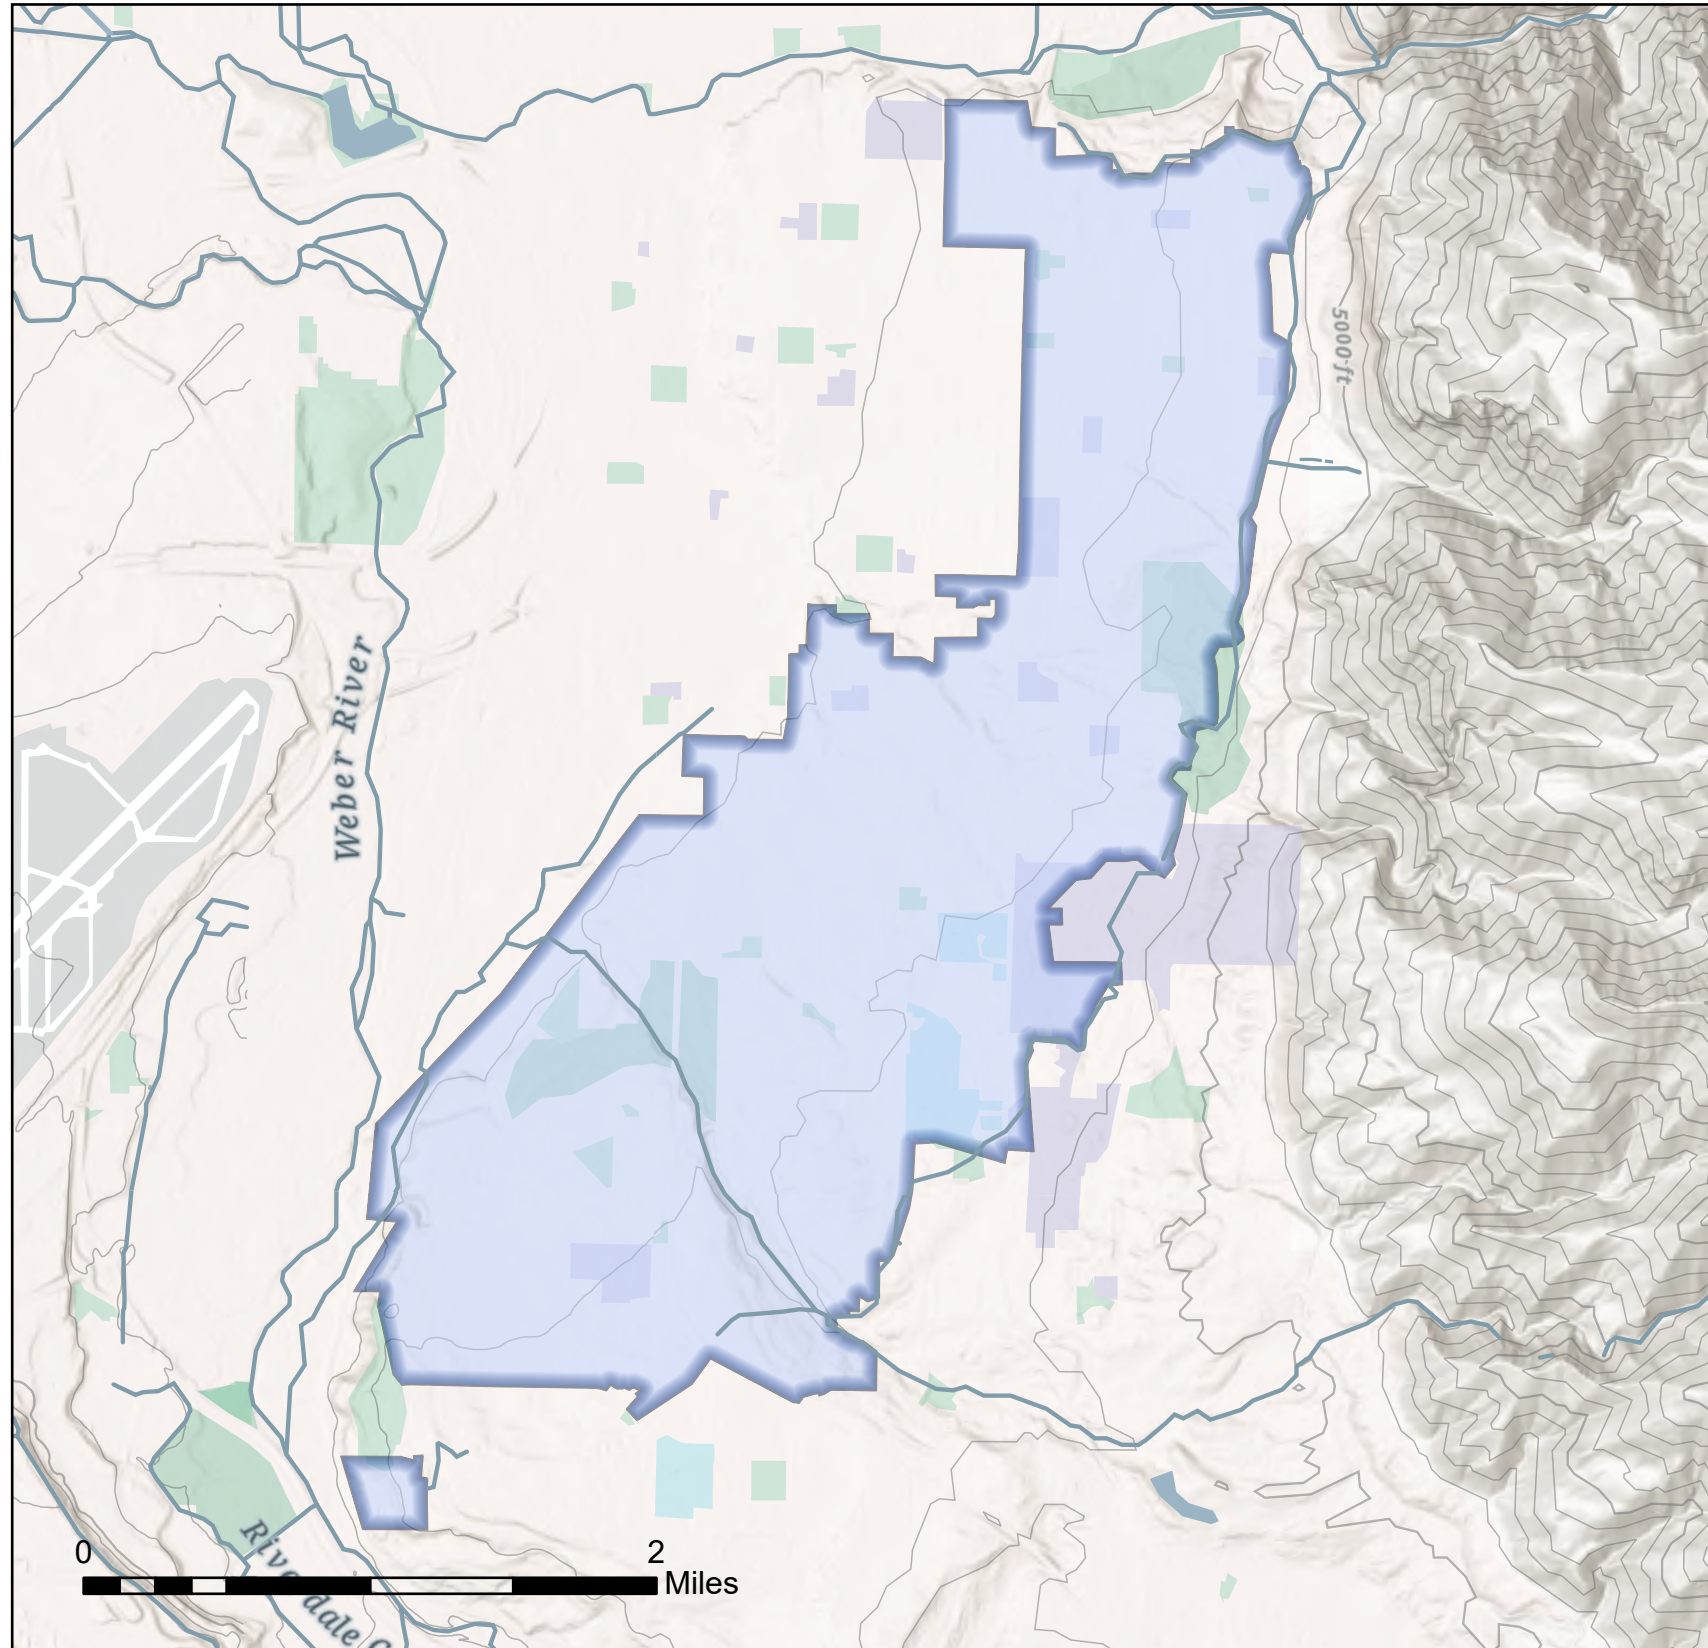

PINEVIEW WATER SYSTEMS

South Ogden Conservation District

Sources: Esri, TomTom, Garmin, FAO, NOAA, USGS, (c) OpenStreetMap contributors, and the GIS User Community, Esri, NASA, NGA, USGS, Sources: Esri, TomTom, Garmin, FAO, NOAA, USGS, (c) OpenStreetMap contributors, and the GIS User Community, Sources: Esri, © World Wildlife Fund, Inc., Esri, NASA, NGA, USGS, FEMA